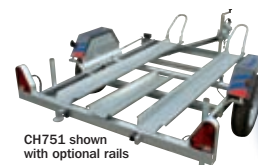

### CH451

Gross Weight	450Kg
Unladen Weight	100Kg
Internal Body Dimensions (LxWxH)	2.02 x 1.25m 6'7½" x 4'1"
Tyre Size:	500 x 10

ONLY  
£699.95